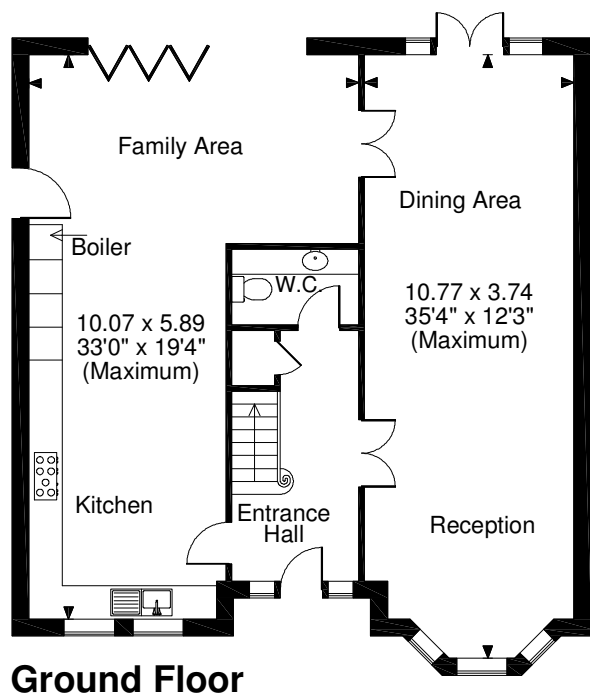

PLOT 1

Fairy Glen, Fossdale Moss Approximate Gross Internal Area 2637 Sq Ft/245 Sq M

Plot 1

FOR ILLUSTRATIVE PURPOSES ONLY - NOT TO SCALE

The position & size of doors, windows, appliances and other features are approximate only.

□□□□ Denotes restricted head height

© ehouse. Unauthorised reproduction prohibited. Drawing ref. dig/8459587/SS