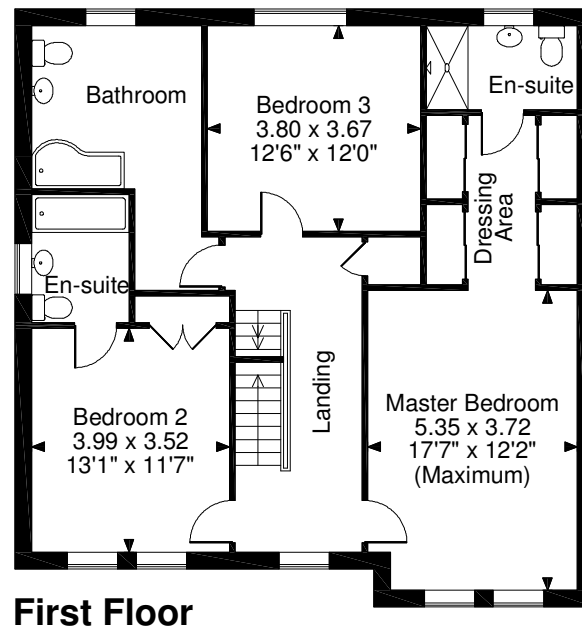

PLOT 1

Fairy Glen, Fossdale Moss Approximate Gross Internal Area 2637 Sq Ft/245 Sq M

Plot 1

FOR ILLUSTRATIVE PURPOSES ONLY - NOT TO SCALE

The position & size of doors, windows, appliances and other features are approximate only.

□□□□ Denotes restricted head height

© ehouse. Unauthorised reproduction prohibited. Drawing ref. dig/8459587/SS