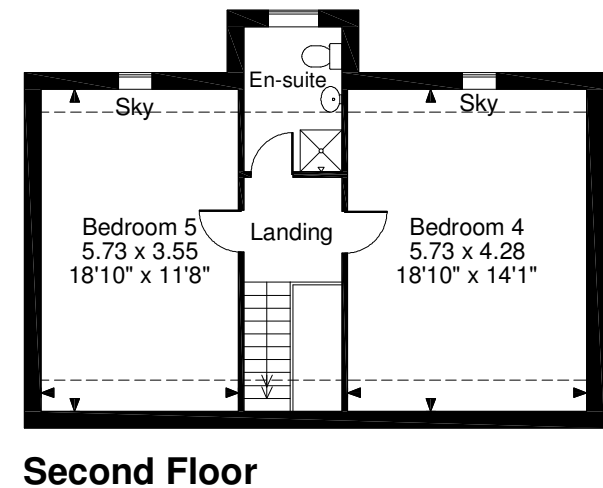

PLOT 1

Fairy Glen, Fossdale Moss Approximate Gross Internal Area 2637 Sq Ft/245 Sq M

Plot 1

FOR ILLUSTRATIVE PURPOSES ONLY - NOT TO SCALE

The position & size of doors, windows, appliances and other features are approximate only.

□□□□ Denotes restricted head height

© ehouse. Unauthorised reproduction prohibited. Drawing ref. dig/8459587/SS